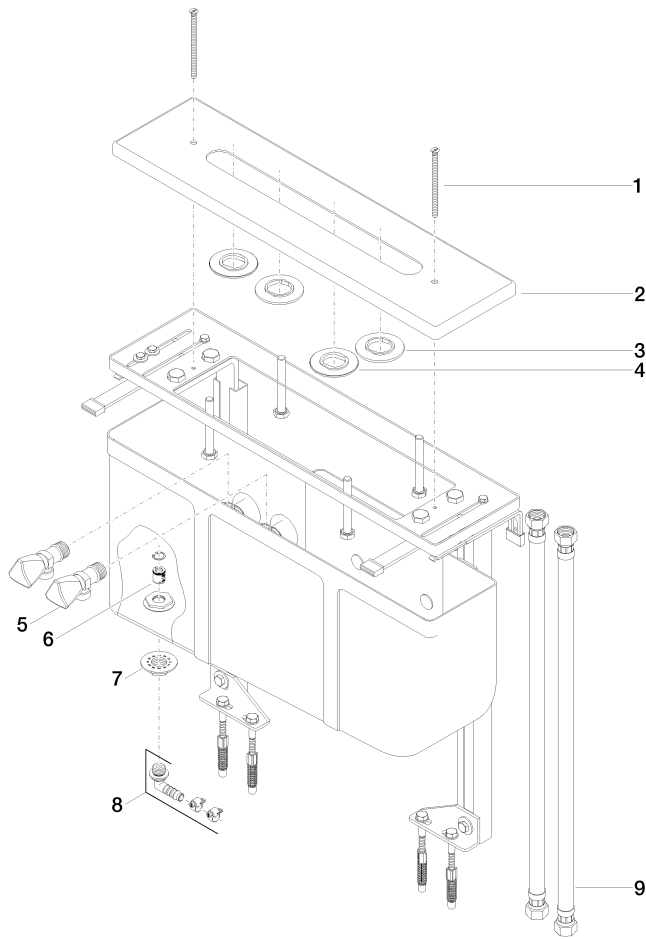

## Perfecto installation kit -

---

12 614 970 90

- height adjustable
- 1/2" connection
- retaining screws and plugs
- 2x 1/2" x 1/2" x 600mm high pressure hose
- brass washers
- assembly kit with installation plate
- spacer posts
- installation plate 566 x 144 mm
- angle valves, variable in height and laterally

for deck-mounted tub/shower sets for tile mounting

**Perfecto installation kit -**

12 614 970 90

mm [inches]

**Perfecto installation kit -**

12 614 970 90

**Spare parts list**

No.	Item Number	Name	Quantity used	Delivery time
1	09 30 30 005 90	screw	2	2
2	09 28 01 005 90	plate	1	2
3	09 30 11 155 90	disc	2	2
4	09 30 11 014 90	disc	2	2
5	04 17 02 004 00 90	valve	2	2
6	09 23 01 160 90	back-flow preventer	1	2
7	09 23 10 010 90	nut	1	2
8	90 17 20 900 00 90	angle	1	60
9	12 503 970 90	High pressure hose 1/2" x 1/2" x 600 mm -	1	2