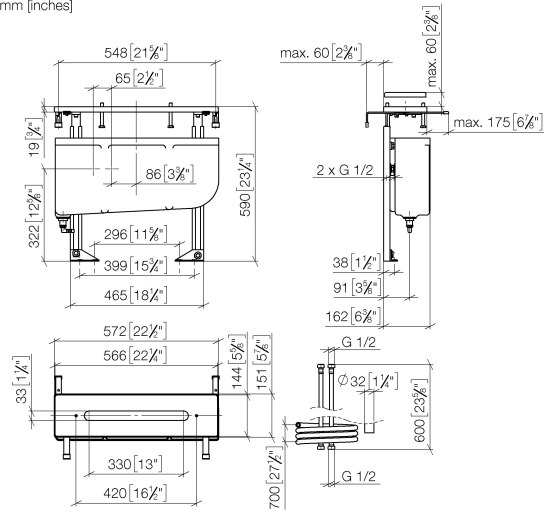

## Perfecto installation kit -

---

12 614 970 90

- height adjustable
- 1/2" connection
- retaining screws and plugs
- 2x 1/2" x 1/2" x 600mm high pressure hose
- brass washers
- assembly kit with installation plate
- spacer posts
- installation plate 566 x 144 mm
- angle valves, variable in height and laterally

for deck-mounted tub/shower sets for tile mounting

**Perfecto installation kit -**

12 614 970 90

mm [inches]

**Perfecto installation kit -**

12 614 970 90

**Spare parts list**

No.	Item Number	Name	Quantity used	Delivery time
1	09 30 30 005 90	screw	2	2
2	09 28 01 005 90	plate	1	2
3	09 30 11 155 90	disc	2	2
4	09 30 11 014 90	disc	2	2
5	04 17 02 004 00 90	valve	2	2
6	09 23 01 160 90	back-flow preventer	1	2
7	09 23 10 010 90	nut	1	2
8	90 17 20 900 00 90	angle	1	60
9	12 503 970 90	High pressure hose 1/2" x 1/2" x 600 mm -	1	2